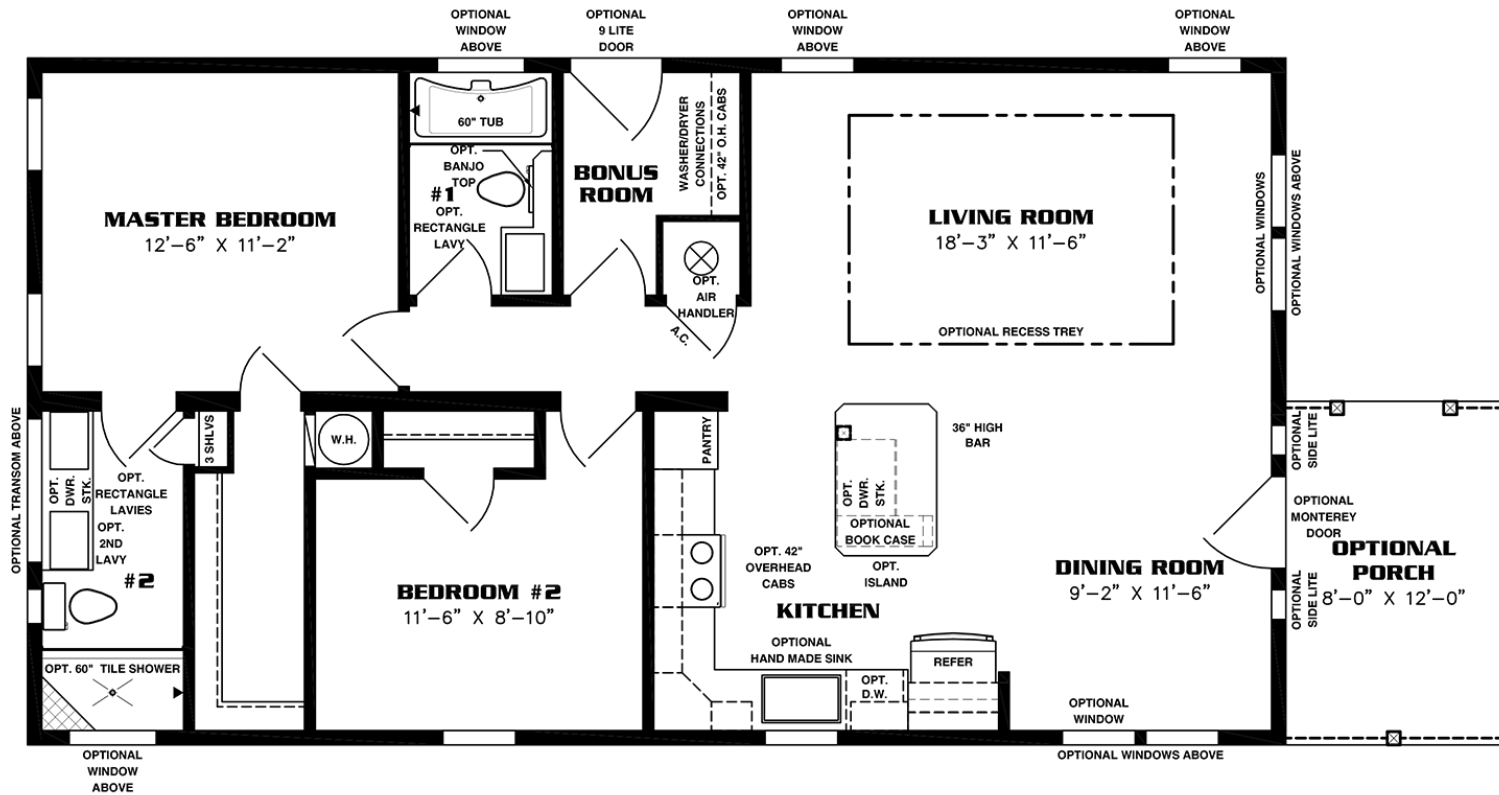

# THE BELLA VISTA

**NOTE:**  
CHECK WITH YOUR SALESPERSON  
TO IDENTIFY OPTIONAL ITEMS  
THAT ARE ON THIS PRINT.

**24' X 44'**

(24' X 44'/52' INC. OPT PORCH)  
1,056 SQUARE FEET (1,152 W/OPT. PORCH)

**Model IMP-2445A-39476**

**2025**

(ALL SIZES ARE APPROX.)

**SCAN ME**

USING THE CAMERA  
ON YOUR PHONE