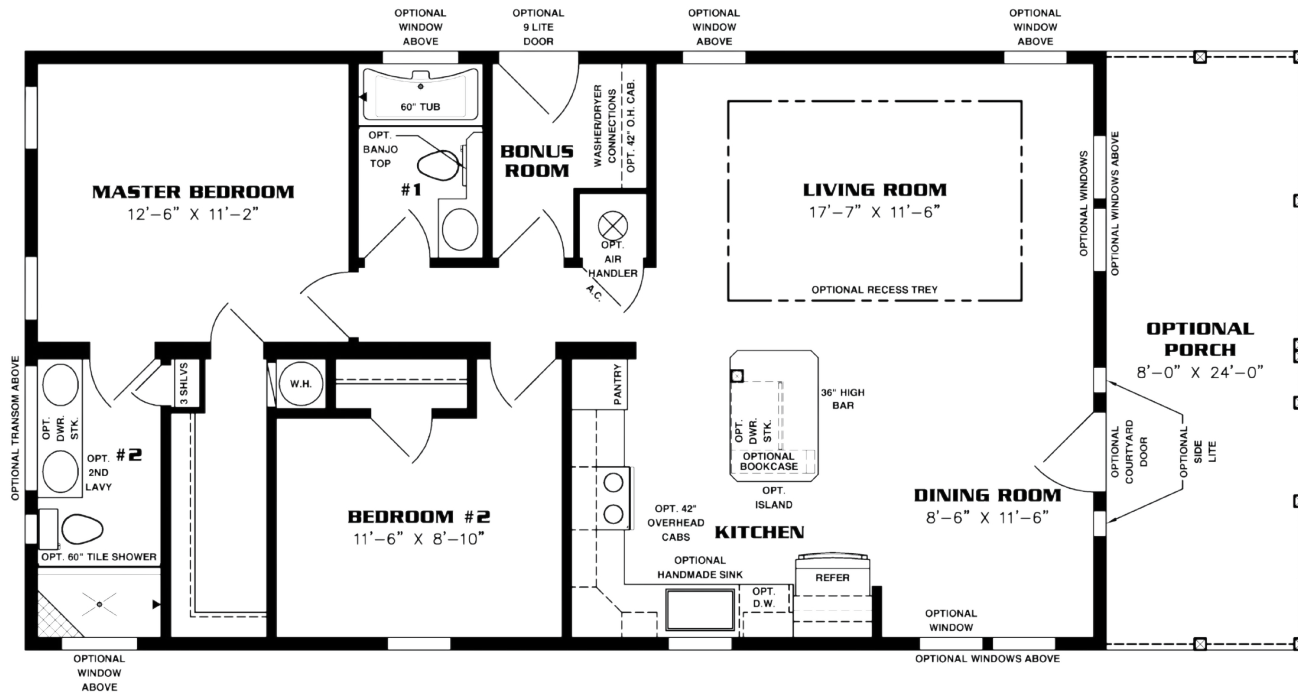

# ANNA MARIA 2025

**NOTE:**  
CHECK WITH YOUR SALESPERSON  
TO IDENTIFY OPTIONAL ITEMS  
THAT ARE ON THIS PRINT.

## 24' X 43'-4"

(24' X 51'-4" INC. OPT PORCH)  
1,040 SQUARE FEET (1,232 W/OPT. PORCH)

# Model IMP-2421A-39288

**2024**

(ALL SIZES ARE APPROX.)

600 Packard Court ■ Safety Harbor, Florida 34695 ■ Telephone (727) 726-1138

[www.jachomes.com/Floor-Plans](http://www.jachomes.com/Floor-Plans)