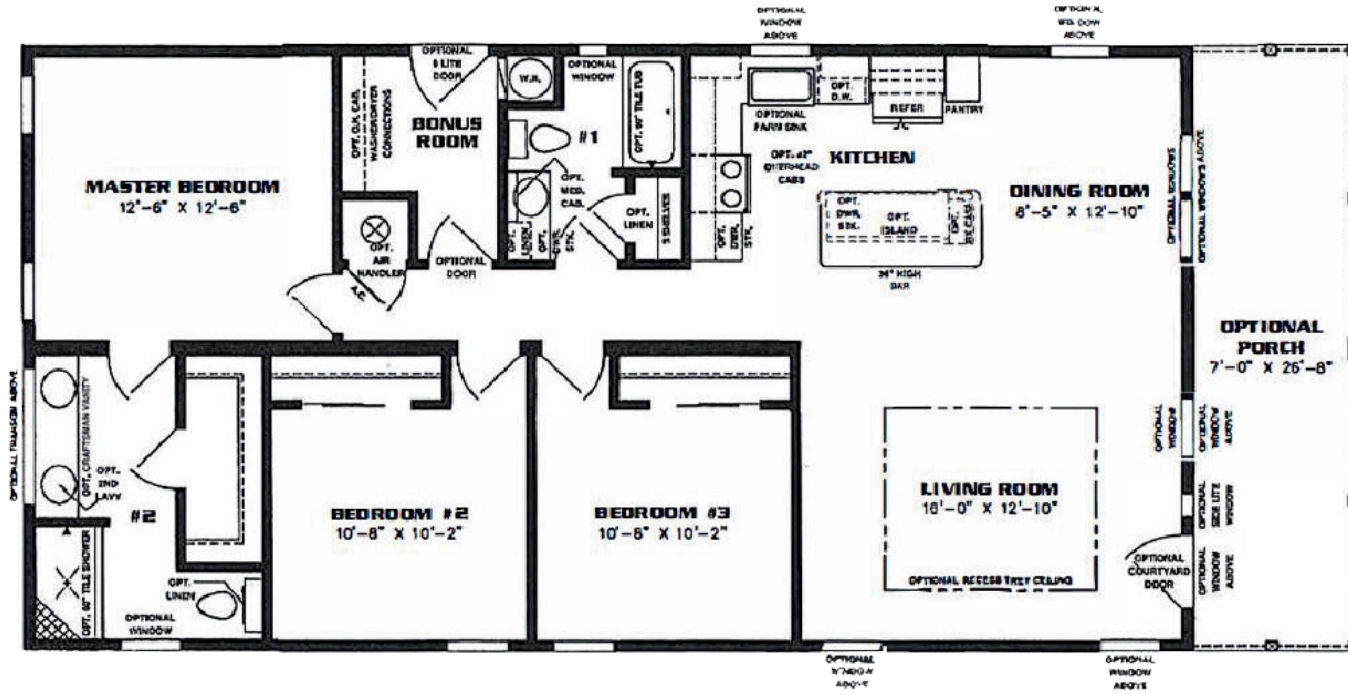

The Lido Key 2024

28' X 49'

(28' X 56" INC. OPT PORCH)
1,306 SQUARE FEET (1,493 W/OPT. PORCH)

Model IMP-2491B-39059

2024 (ALL SIZES ARE APPROX.)

JACOBSEN HOMES IN PINELLAS COUNTY
Citrus Homes / Meadowood Homes of Florida
6030 Ulmerton Rd.
Clearwater, FL 33760
Toll Free: (800) 838-8888
Phone: (727) 535-5262