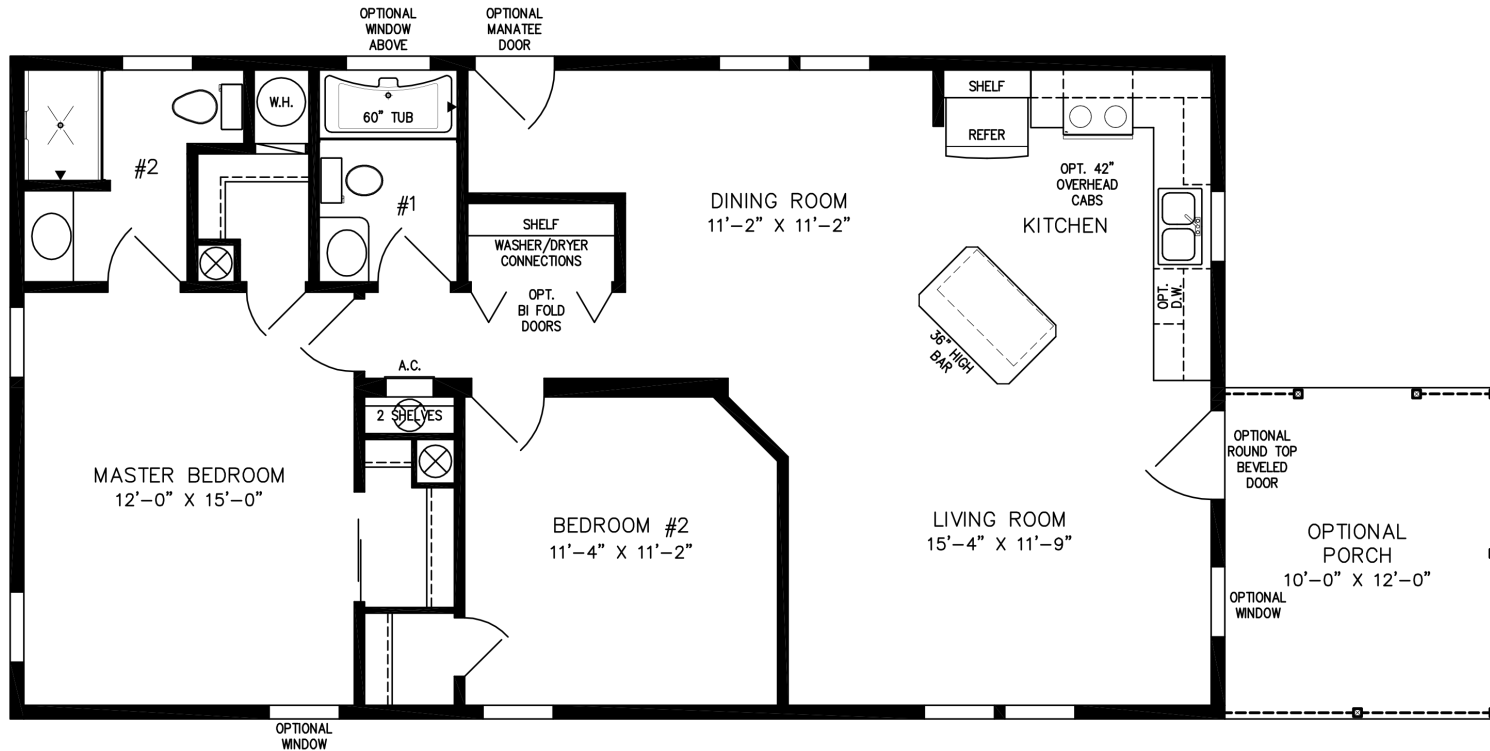

The Dunedin 2022

NOTE:
CHECK WITH YOUR SALESPERSON
TO IDENTIFY OPTIONAL ITEMS
THAT ARE ON THIS PRINT.

24' X 44'

(24' X 44'/54' INC. OPT PORCH)
1,056 SQUARE FEET (1,176 W/OPT. PORCH)

Model IMLT-3449A-37340

2021

(ALL SIZES ARE APPROX.)