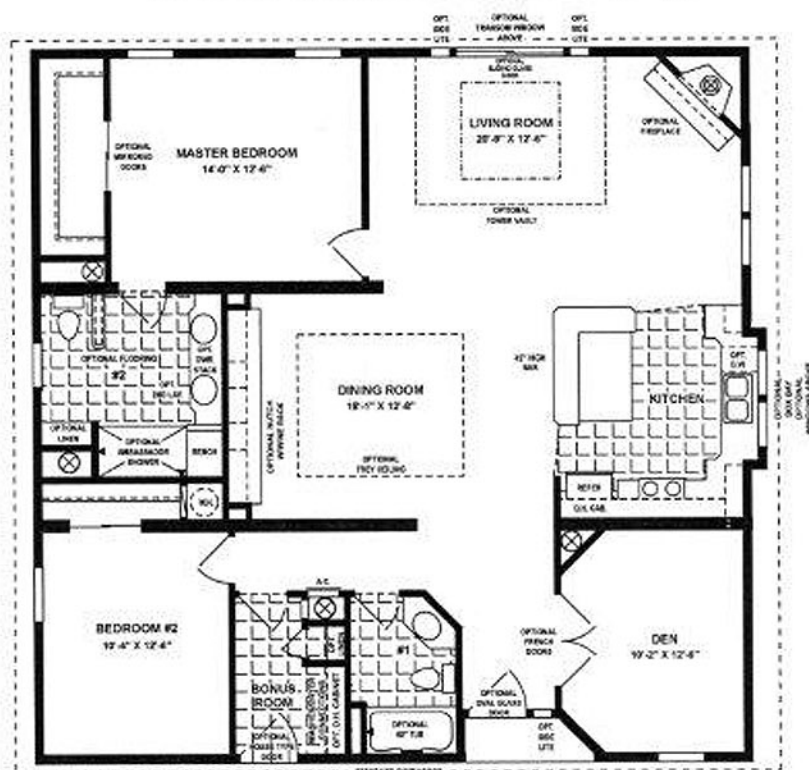

TNR MODEL: TNR-7402

42' X 40' (Approx. 1,600 Sq Ft)

Popular Options Shown:

Chef's Delight Appliance Pkg & Microwave	2,250
Opal Kit Sink with Integra Faucet	240
Additional Sink in Master Bath	85
4 Fan Preps	200
Drawer Stack in Master Bath w/Full Ext Guides	150
94" 6 Door Linen in Master Bath	300
Linen in Bonus Room	200

Painted Drywall LR/DR/Kit/Hall	1,800
Seamless Beam	250
Recessed Entry, Oval Front Door & Dead Bolt	645
Shutters	160
5" crown Molding in LR/DR/Kit/Hall/Foyer	280
Box Bay	425
200 AMP Electrical Service	75

Additional Options Shown:

42" Natural Maple Kit Cabs with 2 Upper Shelves	1,070
Pot Drawers in Kitchen	200
Pull-Out Drawers and Sponge Tray	570
Recessed Spot Lights in Kit and Dining Room	840
Natural Maple Hutch	1,045
Ambassador Tile Shower in Master Bath	1,000
Hand Held Shower Head	150
Large Beveled Mirror & Med Cabinet in Master Bath	150
Single Lever Faucets in Both Baths	180
Upgrade Counter Tops & Tile Lip in Kit & Baths	1,060
2 Sun-Tek Skylights	400
Full Extension Kitchen Drawer Guides	100
60" Tub/Shower in Hall Bath	175
Shower Light in Master Bath	80
Natural Maple Cabinets in Both Baths	450
Natural Maple OH Cabs in Bonus Room	400
Mirror Close Doors	150
French Doors in Den	175
Solid House-Type Door w/ Dead Bolt in Bonus Room	320
Southern Charm Carpet	840