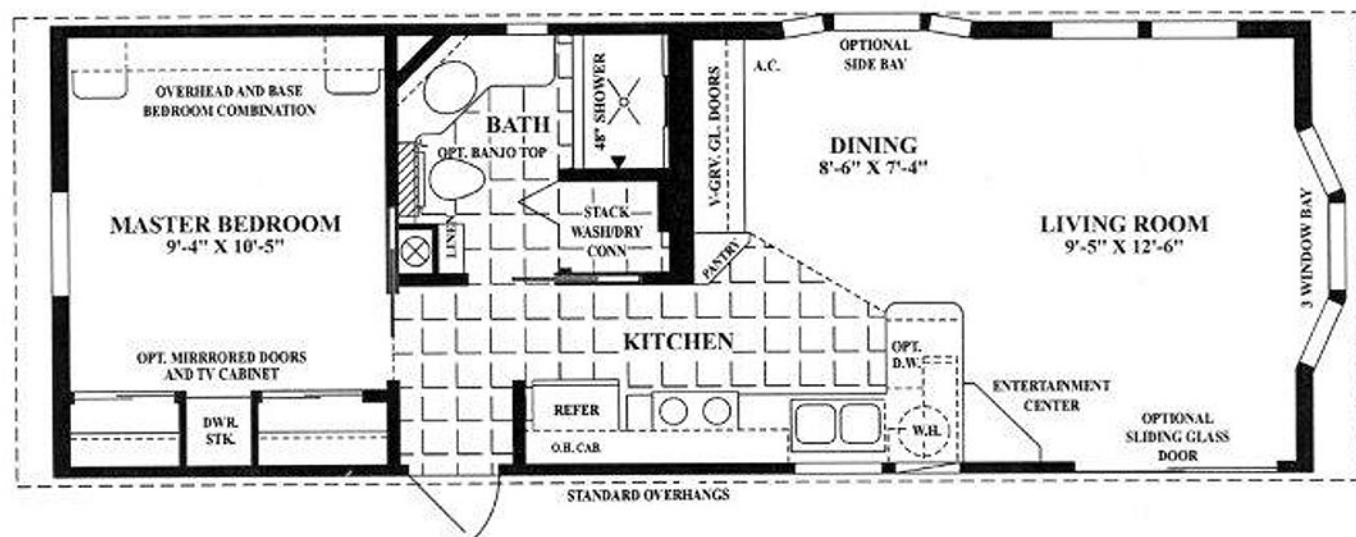

DELORO COTTAGE: DC-1373

14' X 37' (Approx. 493 Sq Ft)

Popular Options Shown:

Colonial Bi-fold Door	66
Prep for 2 Ceiling Fans.....	100
Swing Lights in Bedroom.....	120
Mirrored Closet Doors with Drawers Below	450

3 TV/Phone Preps (no wiring)	75
Dead Bolt.....	45
Thermal Sliding Glass Door	310
12 Window Lineals	240

Additional Options Shown:

Junior's Hungry Homemaker App. Package	1,800
42" Kitchen Cabinets with 2 Shelves.....	395
Camerist Kitchen Faucet with Spray	65
Full Extension Drawer Guides.....	100
Tile Lip on Kitchen Cabinets.....	150
2 Additional Cabinet Doors	100
4 Recessed Spot Lights in Kitchen.....	200
Tile Lip in Bath.....	85
Banjo Top over Commode	75
Medicine Cabinet	75
Shower Light.....	80
Cabinet Door over Electrical Panel Box.....	50
Ozona Carpet	295
Marble Sills	210